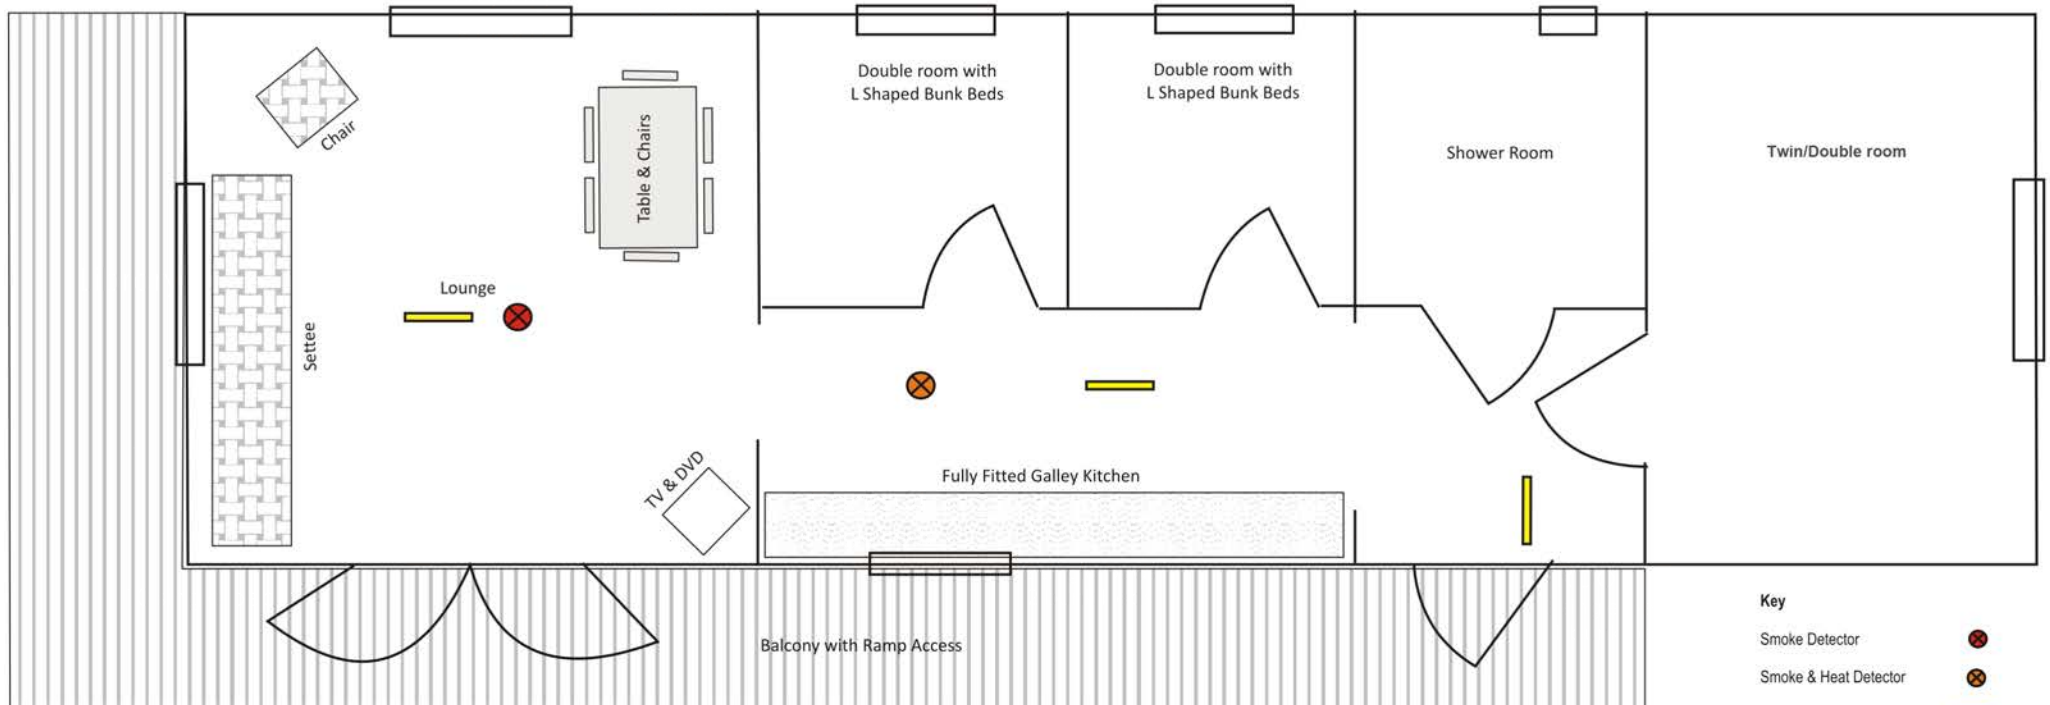

6 Berth Lodges Floor Plan

Shirley, Burley, Ripley & Ytene Lodge

- Key**
- Smoke Detector ⊗
 - Smoke & Heat Detector ⊗
 - Emergency Escape Lighting ▬
 - Sounder + Light ■