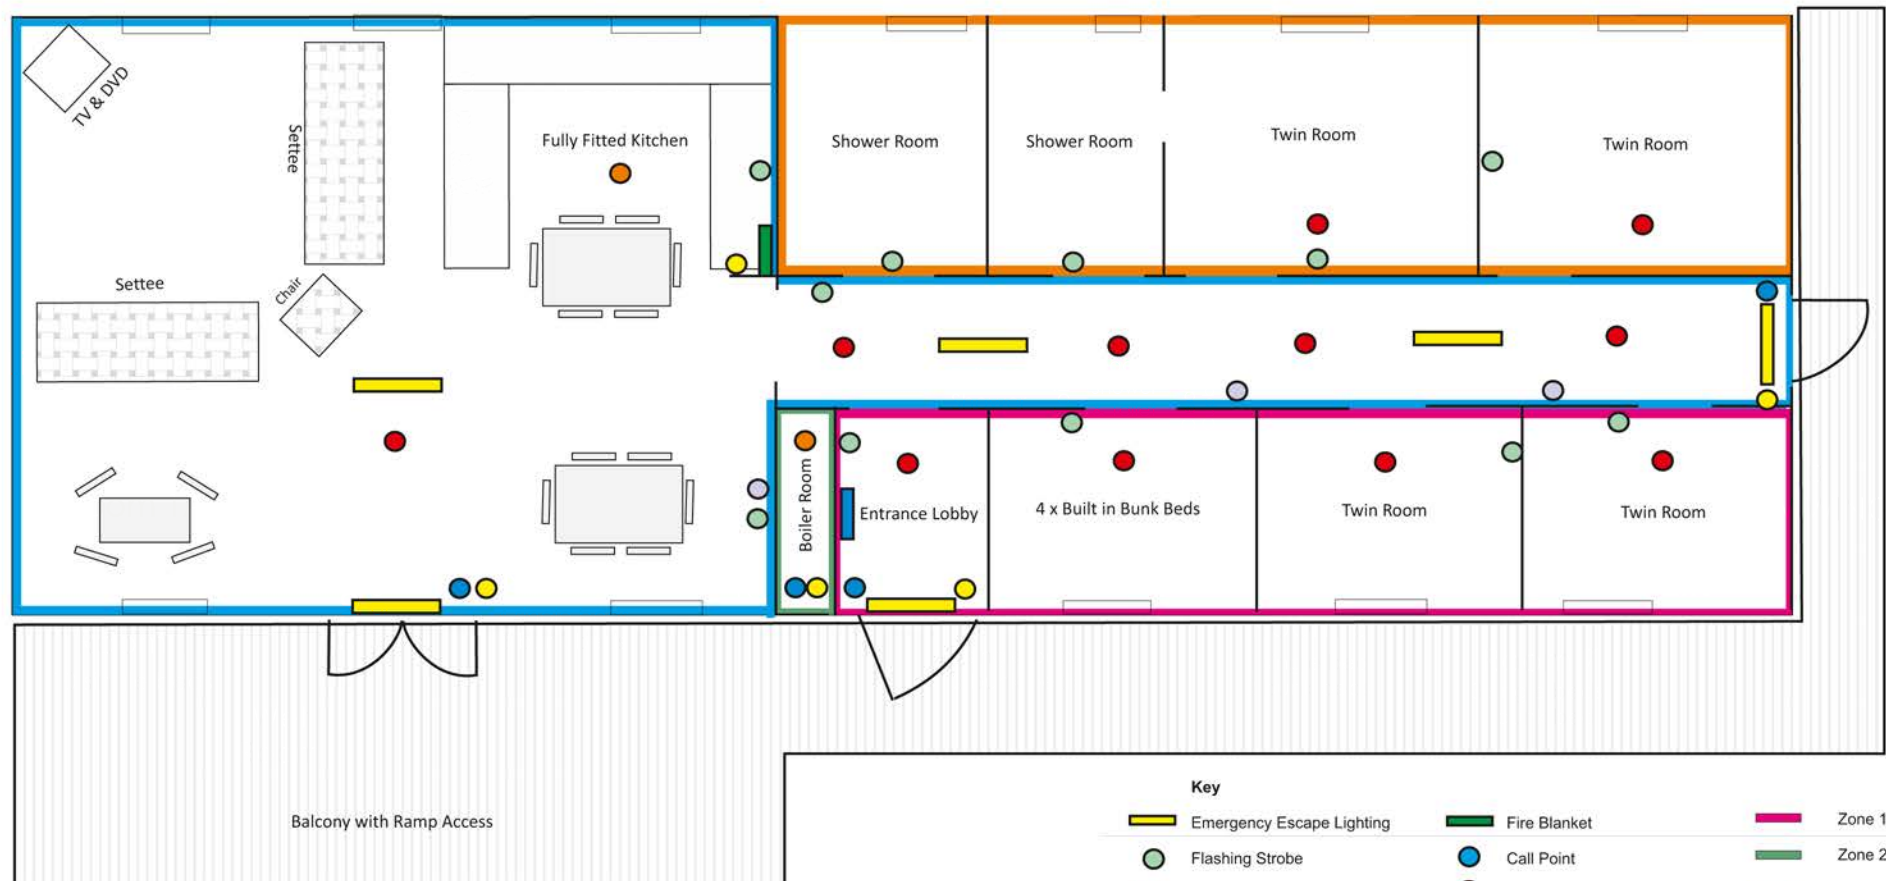

Black Firs Lodge Floor Plan

Sleeps 12 people

Key					
	Emergency Escape Lighting		Fire Blanket		Zone 1
	Flashing Strobe		Call Point		Zone 2
	Smoke Detector		Fire Extinguisher		Zone 3
	Smoke & Heat Detector		Sounder		Zone 4
			Fire Pannal		