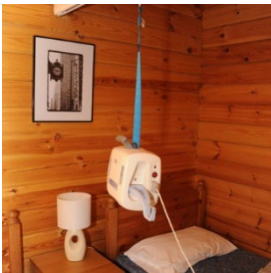

### **Portable Hoist Oxford MIDI 170, Oxford Midi 180 and Oxford Major 190**

We have several portable electric hoists with 6-point spreader bar available that can withstand a higher weight (up to 190kg) and lift range as well as having adjustable legs to ensure access around obstacles. These are available for hire and for use in all the accommodation that we have on site. Although we do have some slings to fit, we do advise that guests bring their own.

### **Shower Trolley**

This hydraulic bed works on a foot pedal and allows the bed to be raised and lowered as needed. It is easy to operate and able to tilt both left and right, has side rails for support and easy access when needed. This can be used in the main house or most of the bigger lodges.